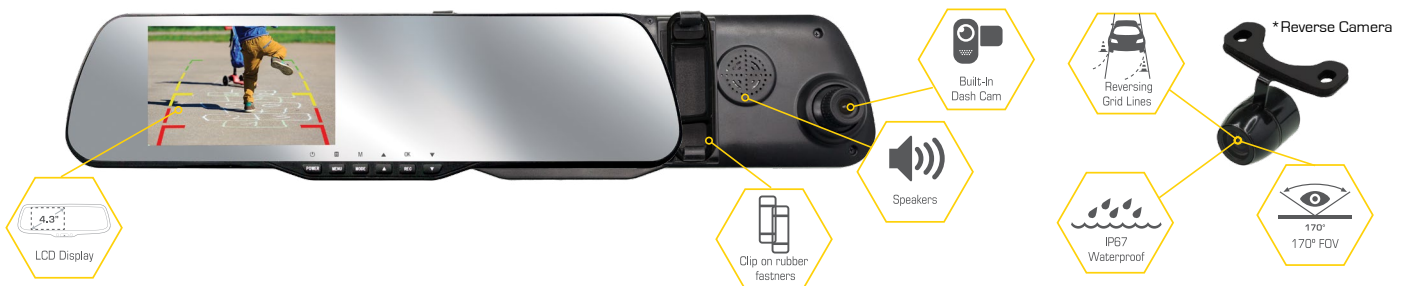

**REAR VIEW MIRROR MONITOR
WITH BUILT-IN DASH CAM & REVERSE CAMERA PACK**

- 1080p FULL HD**
 Full HD Records in FULL HD
- 120° FOV**
 Wide Field of View
- Day & Night Recording**
 Optimised for both Day & Night
- Built-in Microphone**
 Records audio from events
- Park Mode**
 Instantly records on impact
- Motion Detection**
 Activates & pauses recording

Reduce your blind spots while capturing your journey in 1080p full high definition with the **MCPK-43DVR**. The forward facing camera records ahead of your vehicle ensuring that all details are captured using its wide 120° wide angle lens. The reverse camera is designed to reduce your blind spots when backing up, by displaying the reverse camera feed on the 4.3" display when the reverse gear is selected.

Avoid rear collisions or even tragic accidents with a rearview camera. When reversing your mirror monitor will display gridlines to help you manoeuvre your vehicle and identify distance of objects directly behind you.

PARK MODE

Parkmode watches over your vehicle while you are parked. If an impact is detected the in-built DVR will begin recording.

SPECIFICATIONS

- Built in Full HD Dash Cam DVR records at 1080p resolution
- Built in G-Sensor
- Integrated 4.3" High resolution full colour LCD screen
- Record to micro sd card (up to 32GB class 6 and above. Card not included)
- Time, date and registration stamped loop recorded video files
- Built in microphone & speaker
- Park mode watches over your vehicle while you are parked
- Motion detection
- G-Sensor automatically protects footage upon impact
- Automatic power on and record
- Reverse parking camera included
- Mounting compatible with most vehicles