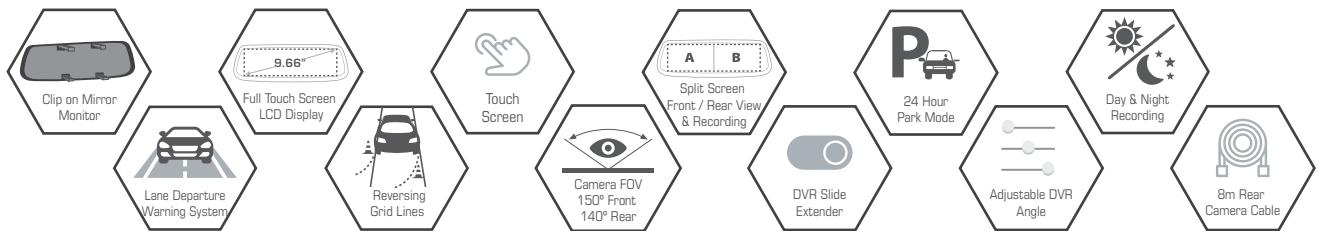

Show both Front and Rear Camera feed as split screen on Mirror Display.

"Turn On Display"

Turn on the Mirror display.

"Turn Off Display"

Turn off the Mirror display.

9.66" TOUCH SCREEN DVR MIRROR WITH FULL HIGH DEFINITION FRONT & REAR CAMERAS

*Image shown depicts when reverse gear selected. Gridlines may vary to illustration.

BUILT-IN DVR

The in-built FHD 1080P DVR has automatic start up and shut down capability that continuously records your journey. No more "your word vs theirs" in the case of incidents or accidents. Park mode watches over your vehicle while you are parked and G-Sensor automatically protects footage upon impact

DUAL CHANNEL RECORDING

Dual Channel Recording - inbuilt FHD 1080P DVR and Rear FHD 1080P camera record simultaneously and can be viewed on mirror monitor using split screen view. Rear Channel changes to reverse parking mode with gridlines for safe and effortless parking when reverse gear is engaged.

SPECIFICATIONS

- Universal Clip-on Style
- Mirror Monitor with 9.6" full touch screen LCD panel
- Dual FHD Channel Recording with 1080P @ 30 fps
- 3Dimensional impact detection with 3D G Sensor.
- Auto switching to display reverse camera image when reverse gear is engaged
- 3 Viewing modes: Front View, Rear View & Split Screen Front/Rear View
- 150° wide view angle DVR & 140° wide angle rear camera
- Gridline reverse parking mode with distance marking
- Dual Channel recording (front & rear simultaneously)
- IP67 waterproof grade
- Mounting compatible with most vehicles
- Up to 128GB Micro SD compatible
- Time, date and registration stamped loop recorded video files
- G-Sensor automatically protects footage upon impact