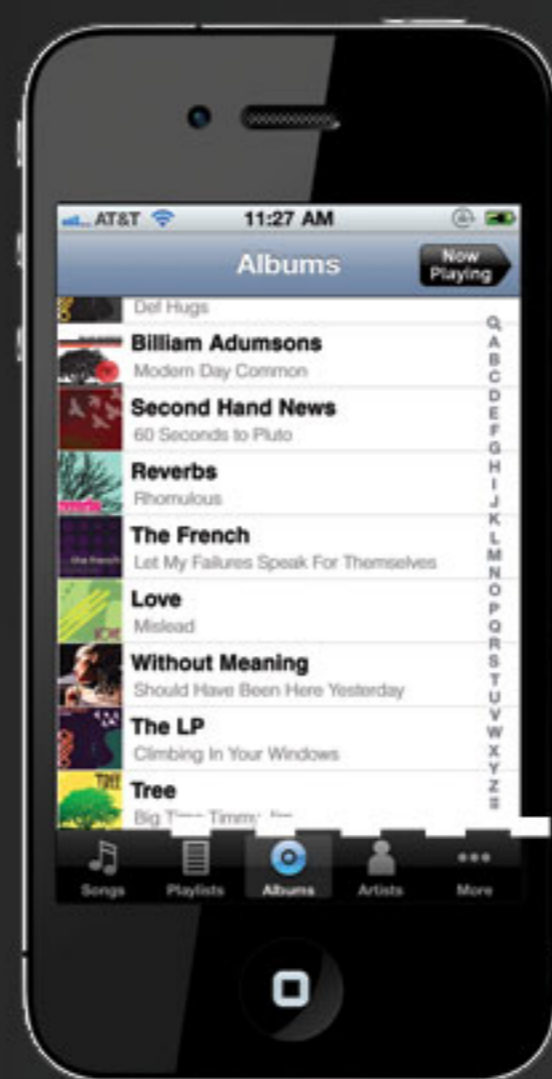

**4.3" BLUETOOTH REARVIEW MIRROR MONITOR WITH ANTI-GLARE, COMBINING REVERSE CAMERA INPUT, MIRROR AND BLUETOOTH INTO ONE PRODUCT. HANDS FREE OPERATION THAT SUPPORTS VOICE DIALLING AND MUSIC STREAMING.**

## REARVIEW MIRROR

AVOID REAR COLLISIONS OR EVEN TRAGIC ACCIDENTS WITH A REAR VIEW CAMERA CONVENIENTLY CONNECTED TO YOUR REARVIEW MIRROR. BE AWARE OF YOUR SURROUNDINGS WITH THE ABILITY TO MANOEUVRE YOUR VEHICLE SAFELY.

## VOICE & MUSIC

CONNECT YOUR SMARTPHONE VIA BLUETOOTH FOR HANDSFREE PHONE OPERATION, VOICE DIALLING AND CALLS. INCLUDES EXTERNAL MICROPHONE. STREAM YOUR FAVORITE MUSIC DIRECTLY TO THE REARVIEW MIRROR VIA ITS IN-BUILT SPEAKER.