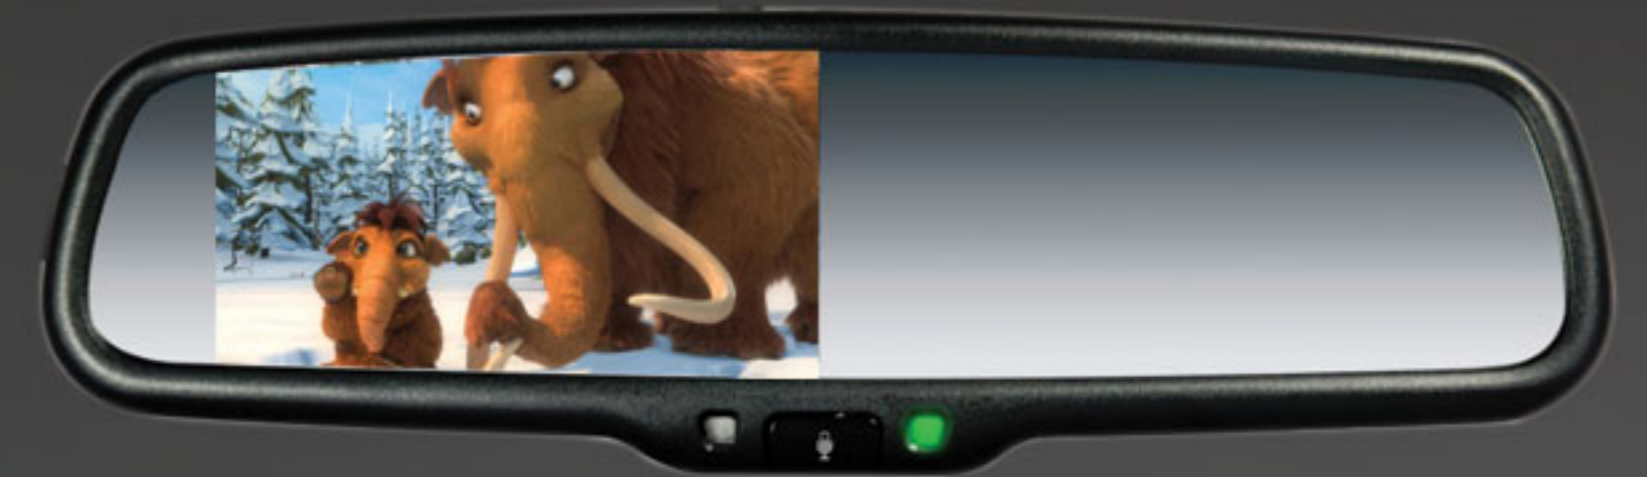

**4.3" BLUETOOTH REARVIEW MIRROR MONITOR WITH ANTI-GLARE, COMBINING REVERSE CAMERA INPUT, MIRROR AND BLUETOOTH INTO ONE PRODUCT. HANDS FREE OPERATION THAT SUPPORTS VOICE DIALLING AND MUSIC STREAMING.**

## REARVIEW MIRROR

AVOID REAR COLLISIONS OR EVEN TRAGIC ACCIDENTS WITH A REAR VIEW CAMERA CONVENIENTLY CONNECTED TO YOUR REARVIEW MIRROR. BE AWARE OF YOUR SURROUNDINGS WITH THE ABILITY TO MANOEUVRE YOUR VEHICLE SAFELY.

## VOICE & MUSIC

CONNECT YOUR SMARTPHONE VIA BLUETOOTH FOR HANDSFREE PHONE OPERATION, VOICE DIALLING AND CALLS. INCLUDES EXTERNAL MICROPHONE. STREAM YOUR FAVORITE MUSIC DIRECTLY TO THE REARVIEW MIRROR VIA ITS IN-BUILT SPEAKER.

## 2 X VIDEO INPUTS

EASILY SWITCH BETWEEN TWO VIDEO INPUTS. CONNECT THE SECOND VIDEO INPUT TO ANOTHER CAMERA (FORWARD FACING) OR DVD PLAYER. THE IMAGE OR MOVIE IS CONVENIENTLY DISPLAYED IN YOUR REAR VIEW MIRROR.